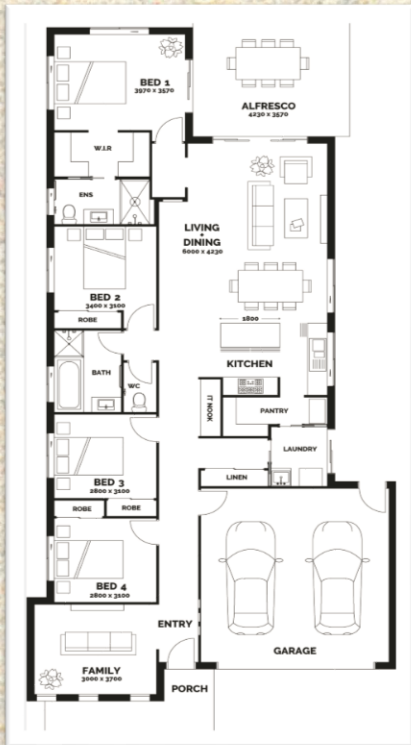

House & Land Package

BUILDER	RESI DESIGN HOMES		LOT NO.	193	PRICE	\$558,128*
LOT SIZE	1200m ²	HOUSE SIZE	216m ²	SUMMARY	4 BED, 2 BATH, 2 CAR, + FAMILY ROOM	

Package Inclusions:

- Façade as pictured (other options available)
 - Stone Benchtops Throughout
 - Stainless Steel Appliances
 - LED Downlights Throughout
 - Ceiling Fans and Dishwasher
 - Carpets & Tiles (or choice of timber look vinyl flooring)
 - Semi Frameless Shower Screens and Shower Niches
 - Driveway, Letterbox & Clothesline
 - Exposed Aggregate Porch and Alfresco
 - Colorbond Roof
 - Personalised Colour Consultation
 - Full NBN Provisions
 - H1 Slab AND BAL 12.5
 - Gold Coast City Council Building Fees
 - Large block with views over bushland
- Unlimited changes to the plan! If you can dream it, we can build it!