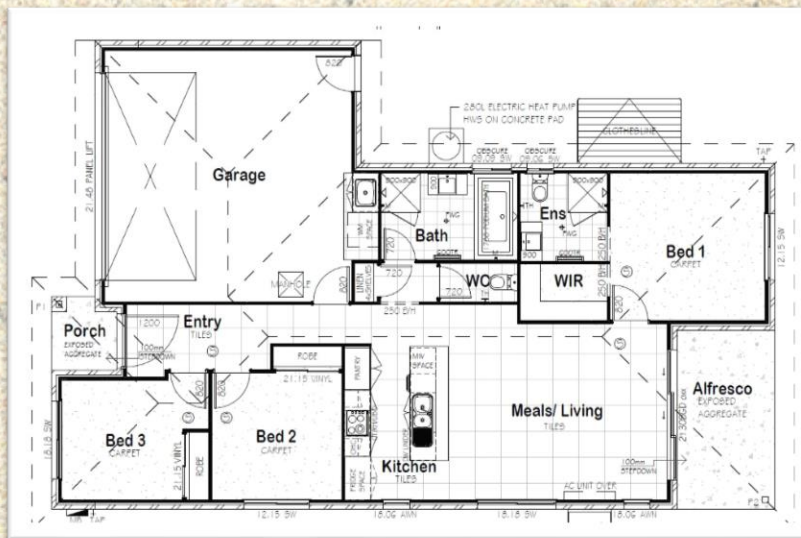

House & Land Package

BUILDER	Ultra Living Homes		LOT NO.	190	PRICE	\$519,500*
LOT SIZE	1403 m2	HOUSE SIZE	148.36m2	SUMMARY	High up in Huntington Rise.....	

ULTRA
LIVING HOMES

PACKAGE INCLUSIONS

- Looking to downsize your home, but still want lots of land?
- 3 bedrooms
- Matt Black tapware included as standard
- A complete turn-key home with high end standard inclusions
- Choose from a huge range of tiles or vinyl plank flooring
- Stone benchtops throughout
- Clothesline & Letterbox included.